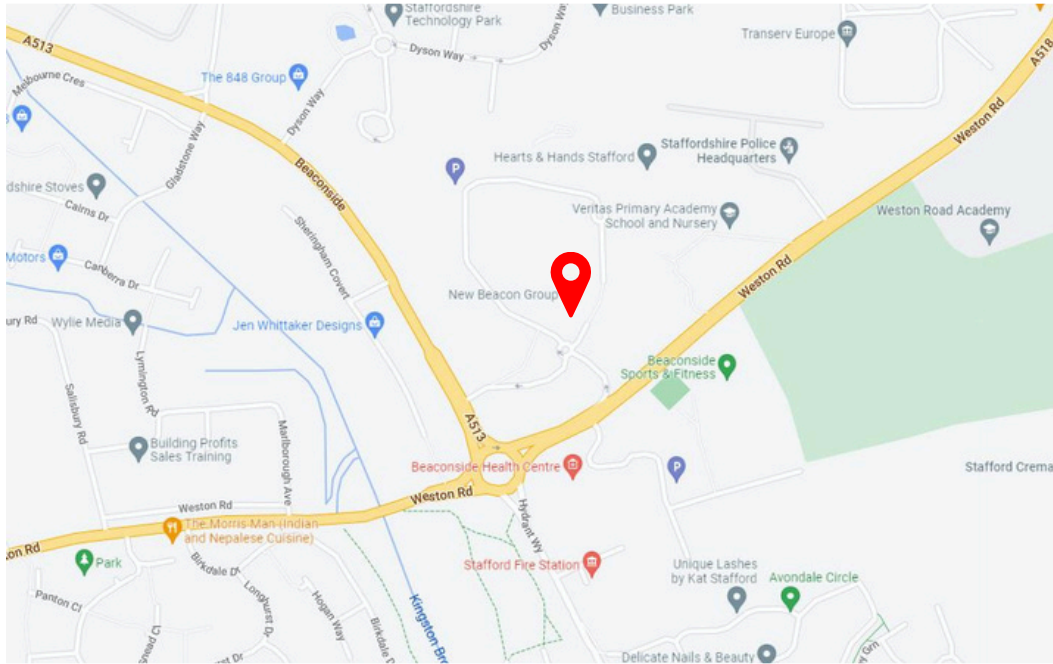

HOW TO FIND EPX IT

Once you are on Weston Road, with New Beacon Group on your left, turn left onto the slip road:

EPX Limited
Stafford Enterprise Park
Weston Road
Staffordshire
ST18 0BF

T: 03333 44 00 98
E: info@epx.co.uk
W: www.epx.co.uk

You are now at New Beacon Group, if you turn right before the security hut (see below) there is a short stay carpark. If you are staying for more than 20 minutes, you need to let us know your registration so we can register you for free parking.